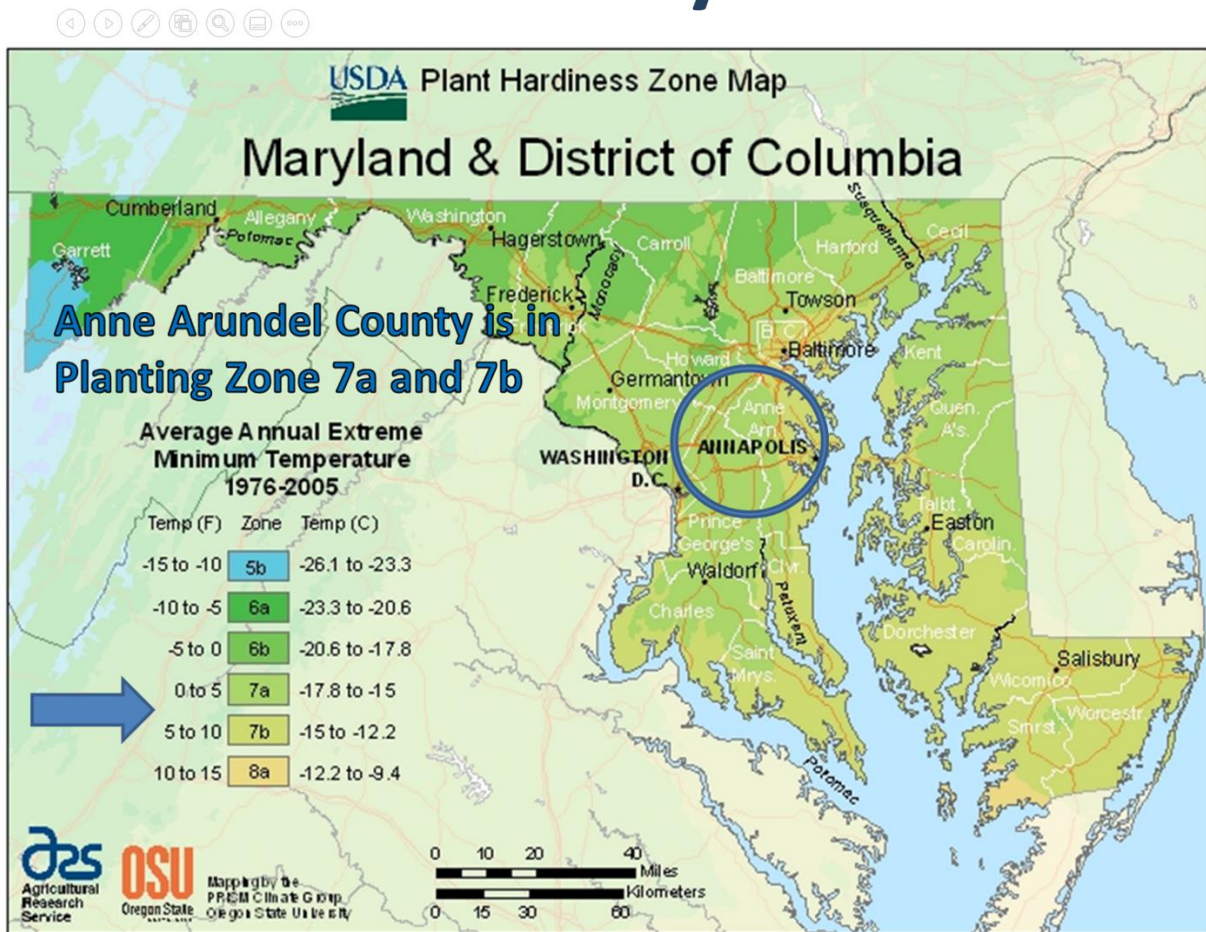

Physiographic Regions of Maryland

Plant Hardiness Zone Maps
Based on the average annual minimum winter temperature

Definitions:

NATIVE PLANT:

A plant that was here before people brought plants from other parts of the world.