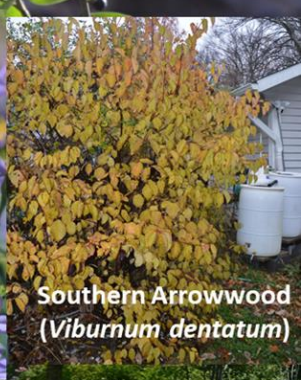

12 Hardworking Native Plants

Photos: A. Milligan